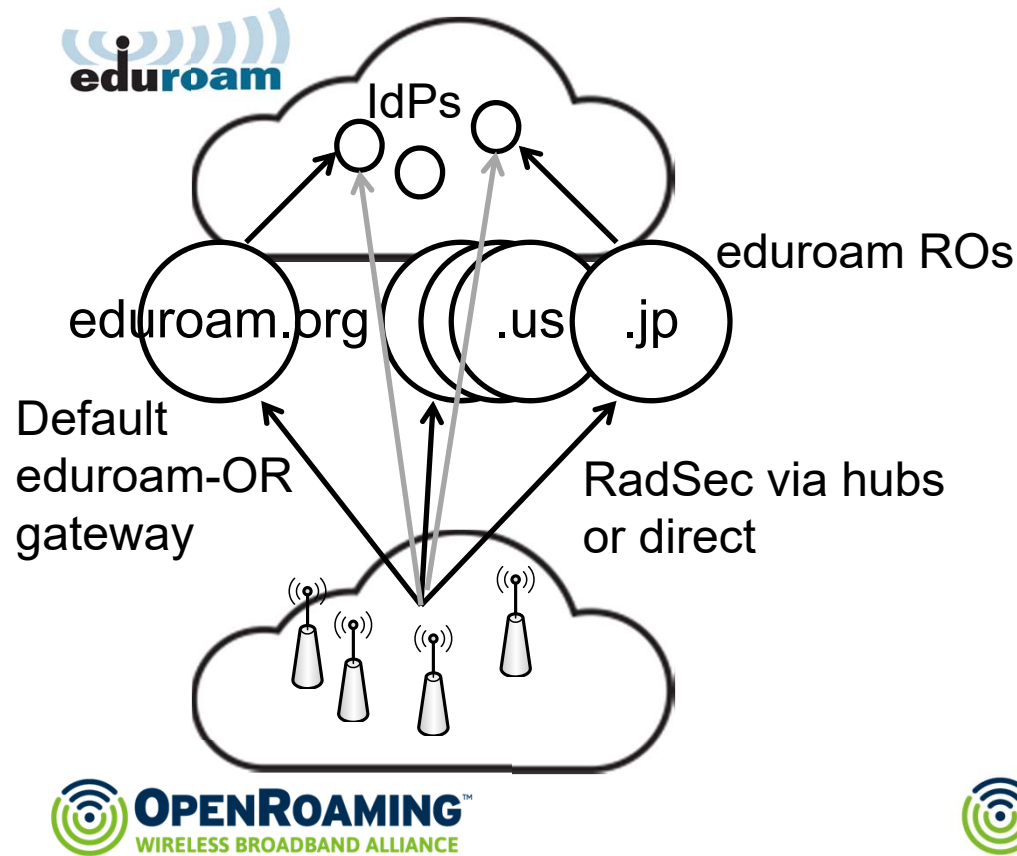

New sites (?) of Cityroam

- Mobile eduroam/Cityroam/OpenRoaming Routers
 - **Temporary services anywhere.** 😊
 - Fully-managed, easy operation.
 - Fast VPN (WireGuard) to protect user/RADIUS traffic.

<https://hgot07.hatenablog.com/entry/2021/07/31/232441>

WBA OpenRoaming

- Inter-connect telcos, ISPs, City Wi-Fi, etc.
- Based on the Passpoint and the Wireless Roaming Intermediary eXchange (WRIX) framework.
- PKI and RadSec + Dynamic Peer Discovery
 - Similar to eduroam, but in larger scale.
- Two policies using different RCOIs
 - Settled: Accounting and intermediary are required.
 - Settlement-free: No roaming fee. Easier onboarding.

**eduroam is a Contribution Member of WBA 😊
and also an OpenRoaming member.**

eduroam-OpenRoaming interconnection

eduroam via OpenRoaming ANPs

Universities providing OpenRoaming service for visitors and residents.)