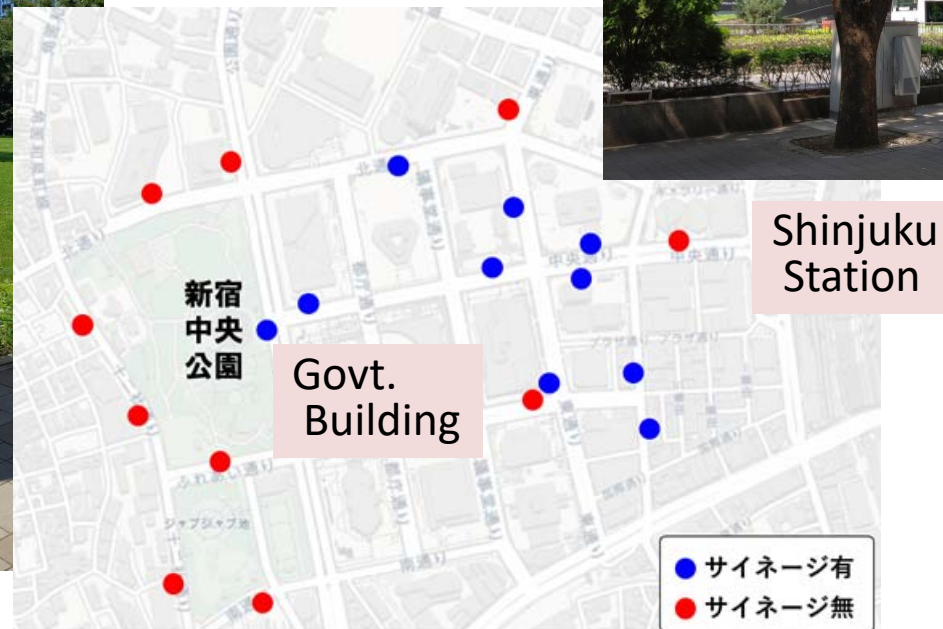

Co-working space in Morioka
(OpenRoaming was added
in 2020)

Conference Center in Nagano
(May 2021)

Hot Spring facility in Nagano
(May 2021)

More hotels, co-working spaces,
conference sites, and others will come.

New sites of Cityroam

- Nishi-Shinjuku Smart Pole project by Tokyo Met. Govt.
 - PoC and pilot service in a Smart City project.
 - eduroam, Cityroam, and OpenRoaming will be available. (already in-service on two poles)