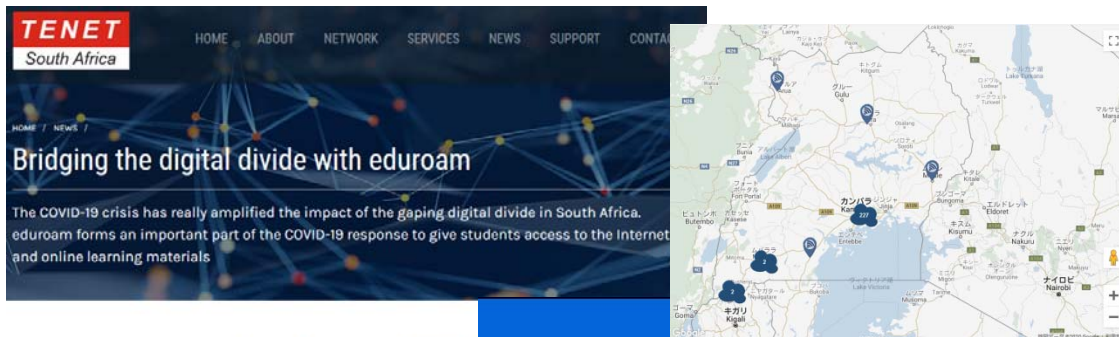

Off-campus eduroam as digital infrastructure

South Africa:
eduroam at most universities, addressing digital divides and COVID-19 (July, 2020)

A blue promotional graphic for eduroam. At the top left is the eduroam logo. The main text asks 'Are you a Student, Researcher or University Staff?' and states 'Covid-19 has pushed us off campus, and reliable off-campus connectivity is a problem. eduroam has now gone beyond your campus borders.' It encourages users to look for the eduroam Wi-Fi network in their neighborhood and offers a 'Free, simple, seamless connection at your convenience.' At the bottom, it includes social media icons, the website 'www.renu.ac.ug', the phrase 'SECURE & TRUSTED', and the RENU logo.

RENU in Uganda:
Town-wide eduroam
to help students
learning under COVID-19 (Oct. 2020)

A screenshot of a news article from University Times Ireland. The article title is 'Government to Extend WiFi Initiative for Students to 90 New Locations'. The sub-headline reads: 'Difficulty accessing the internet in rural communities has become a major talking point in higher education circles since the outbreak of the pandemic.' The author is Cormac Watson, Editor. The article text states: 'The government will extend internet access for students to go new locations across the country in order to create "extended virtual campuses", Higher Education Minister Simon Harris announced today. HEAnet will lead the initiative, rolling out **eduroam** – a WiFi connection that students can automatically connect to – to locations accessible to students, such as libraries, museums, public offices, coffee shops and shopping centres. **Eduroam** is already available to students in a number of locations, including libraries in Longford and Galway, the Convention Centre and Custom House Quay in Dublin.' To the right of the text is a photo of Simon Harris, the Higher Education Minister, speaking at a podium.

“Extended virtual campuses”
in Ireland (Jan. 2021)
<http://www.universitytimes.ie/2021/01/heanet-to-extend-wifi-initiative-for-students-to-90-new-locations/>