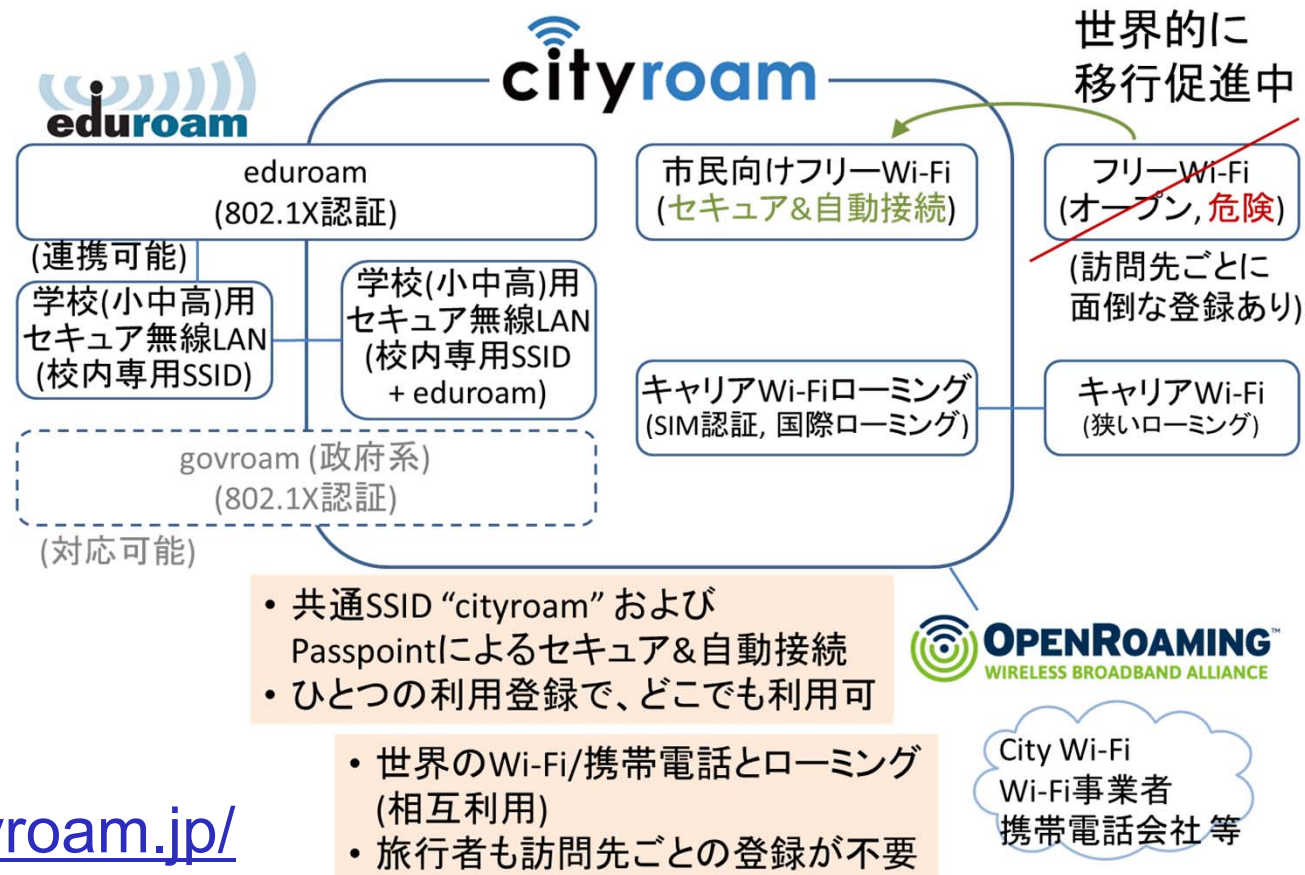

Cityroam : セキュア無線LANローミング基盤

- 様々なローミングシステムを相互接続し、小さな自治体や通信事業者でも容易に参加できる、セキュア公衆無線LANシステム。
  - IdP: eduroam, ANYROAM, 携帯電話会社(SIM認証), プロバイダ 等
  - SP: フリーWi-Fi, 自治体Wi-Fi, 学校 等

<https://cityroam.jp/>