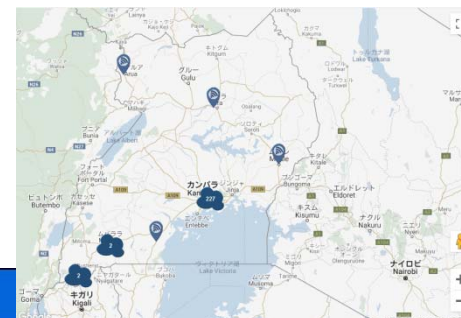

RENU (ウガンダ)、
コロナ禍における学習
環境確保のため、
市街地に広くeduroam導入 (2020/10)